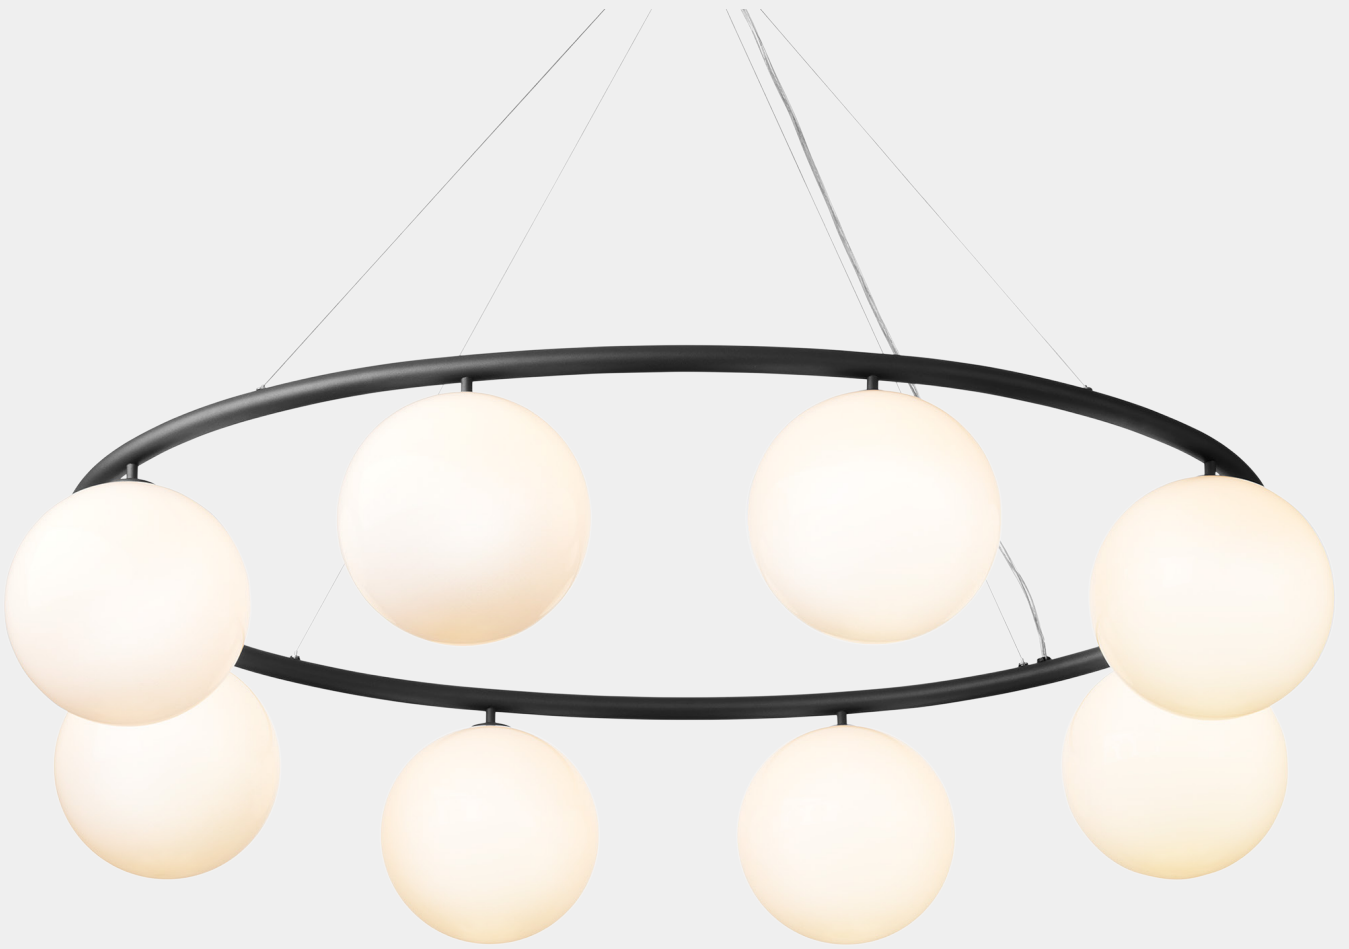

# NUURA

**MIIRA 8 OVAL**  
**rock grey / opal**

Design: Sofie Refer, 2023

**Miira 8 Oval** is a modern chandelier in an organic design. The oval shape makes the chandelier ideal as lighting above a long dining table or hanging above a large conference table.

Explore the rest of the **Miira collection** on our website, [here](#)

**Product no.:** EU - 2032018

**Certifications:** CE, IP20, Class I

**Type:** Chandelier - indoor

**For information about IP ratings, click [here](#)**

**Colour:** Glass: opal white / Metal: rock grey

**Cleaning:** Use a soft dry cloth to clean the product.  
Do not use household cleaners.

**Materials:** Powder coated metal, mouth-blown glass

**Light source:** Socket: G9  
Max wattage: 7W LED  
Voltage (V): 220-240V / 120V

**Dimensions:** 800mm / 31.4in / 1000mm / 39.3in  
x 245mm / 9.6in  
Glass:  $\varnothing$ 200mm / 7.8in  
Cable length: max. 4000mm / 157.5in

**Weight:** Armature + glass: 13020g

**See recommended light source [here](#)**