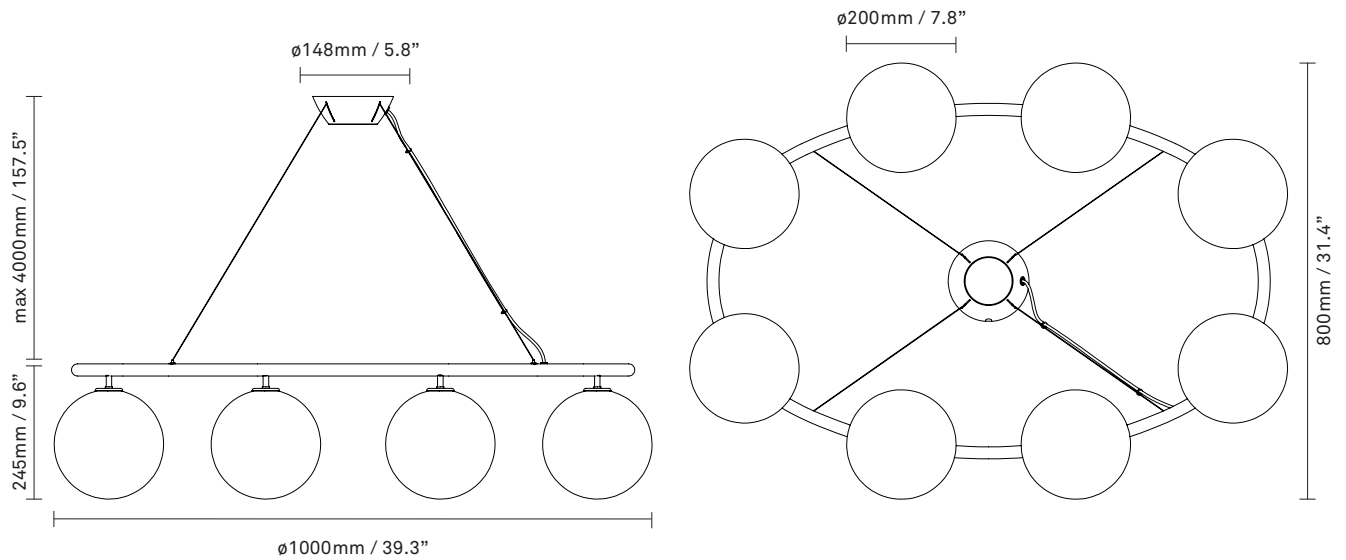

Miira 8 Oval is a modern chandelier in an organic design. The oval shape makes the chandelier ideal as lighting above a long dining table or hanging above a large conference table.

Explore the rest of the **Miira collection** on our website, [here](#)

Product no.: EU - 2032018

Certifications: CE, IP20, Class I

Type: Chandelier - indoor

For information about IP ratings, click [here](#)

Colour: Glass: opal white / Metal: rock grey

Cleaning: Use a soft dry cloth to clean the product.
Do not use household cleaners.

Materials: Powder coated metal, mouth-blown glass

Light source: Socket: G9
Max wattage: 7W LED
Voltage (V): 220-240V / 120V

Dimensions: 800mm / 31.4in / 1000mm / 39.3in
x 245mm / 9.6in
Glass: $\varnothing$ 200mm / 7.8in
Cable length: max. 4000mm / 157.5in

Weight: Armature + glass: 13020g

See recommended light source [here](#)

Packaging: Dimensions: L: 1200mm / 47.2in x W:
800mm / 31.4in x H: 1000mm / 39.3in
Weight: 9980g
Total weight incl. product: 23000g
Number of parcels: 9
Material: Brown cardboard

Light sources not included

Dimmable if installed with appropriate dimmable LED light source(s) suitable for your dimmer circuit.

Light source can be added to delivery on request or via our webshop at [nuura.com](#).

Works with appropriate lighting control module. Module can be added to delivery on request.

Find our recommendations [here](#)