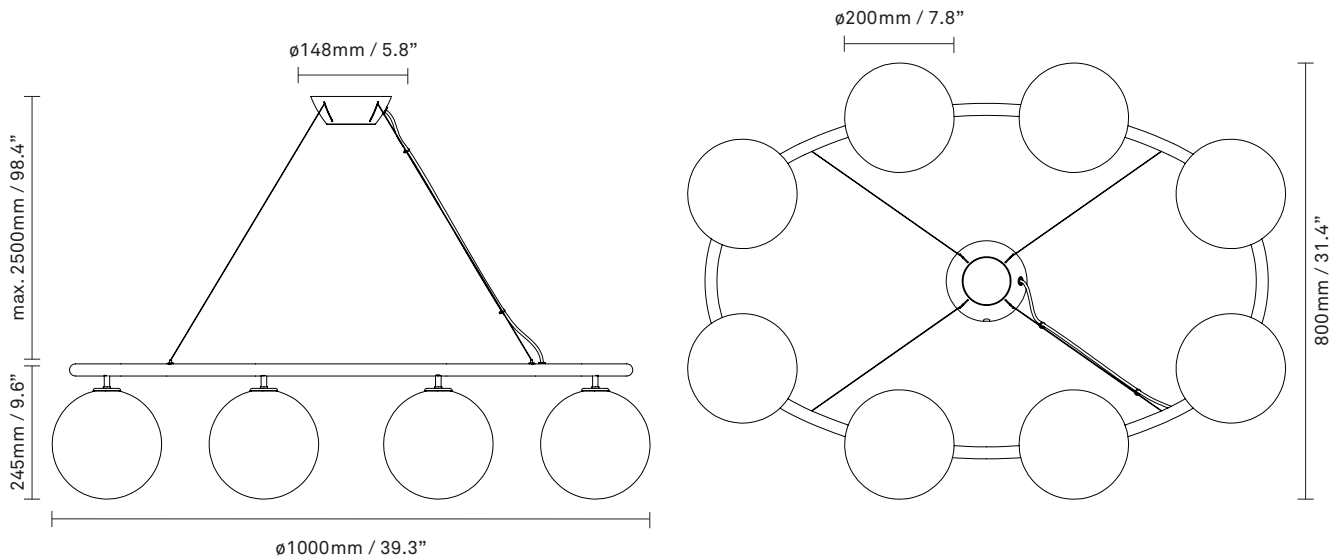

Miira 8 Oval is a modern chandelier in an organic design. The oval shape makes the chandelier ideal as lighting above a long dining table or hanging above a large conference table.

Explore the rest of the **Miira collection** on our website, [here](#)

Product no.: EU - 2032014

Type: Chandelier - indoor

Colour: Glass: opal white / Metal: dark bronze

Materials: Powder coated metal, mouth-blown glass

Dimensions: 800mm / 31.4in / 1000mm / 39.3in x 245mm / 9.6in
Glass: $\varnothing$ 200mm / 7.8in
Cable length: max. 2500mm / 98.4in

Weight: Armature + glass: 13020g

Packaging: Dimensions: L: 1200mm / 47.2in x W: 800mm / 31.4in x H: 1000mm / 39.3in
Weight: 9980g
Total weight incl. product: 23000g
Number of parcels: 9
Material: Brown cardboard

Certifications: CE, IP20, Class I

For information about IP ratings, click [here](#)

Cleaning: Use a soft dry cloth to clean the product.
Do not use household cleaners.

Light source: Socket: G9
Max wattage: 7W LED
Voltage (V): 220-240V / 120V

See recommended light source [here](#)

Light sources not included

Dimmable if installed with appropriate dimmable LED light source(s) suitable for your dimmer circuit.

Light source can be added to delivery on request or via our webshop at [nuura.com](#).

Works with appropriate lighting control module. Module can be added to delivery on request.

Find our recommendations [here](#)