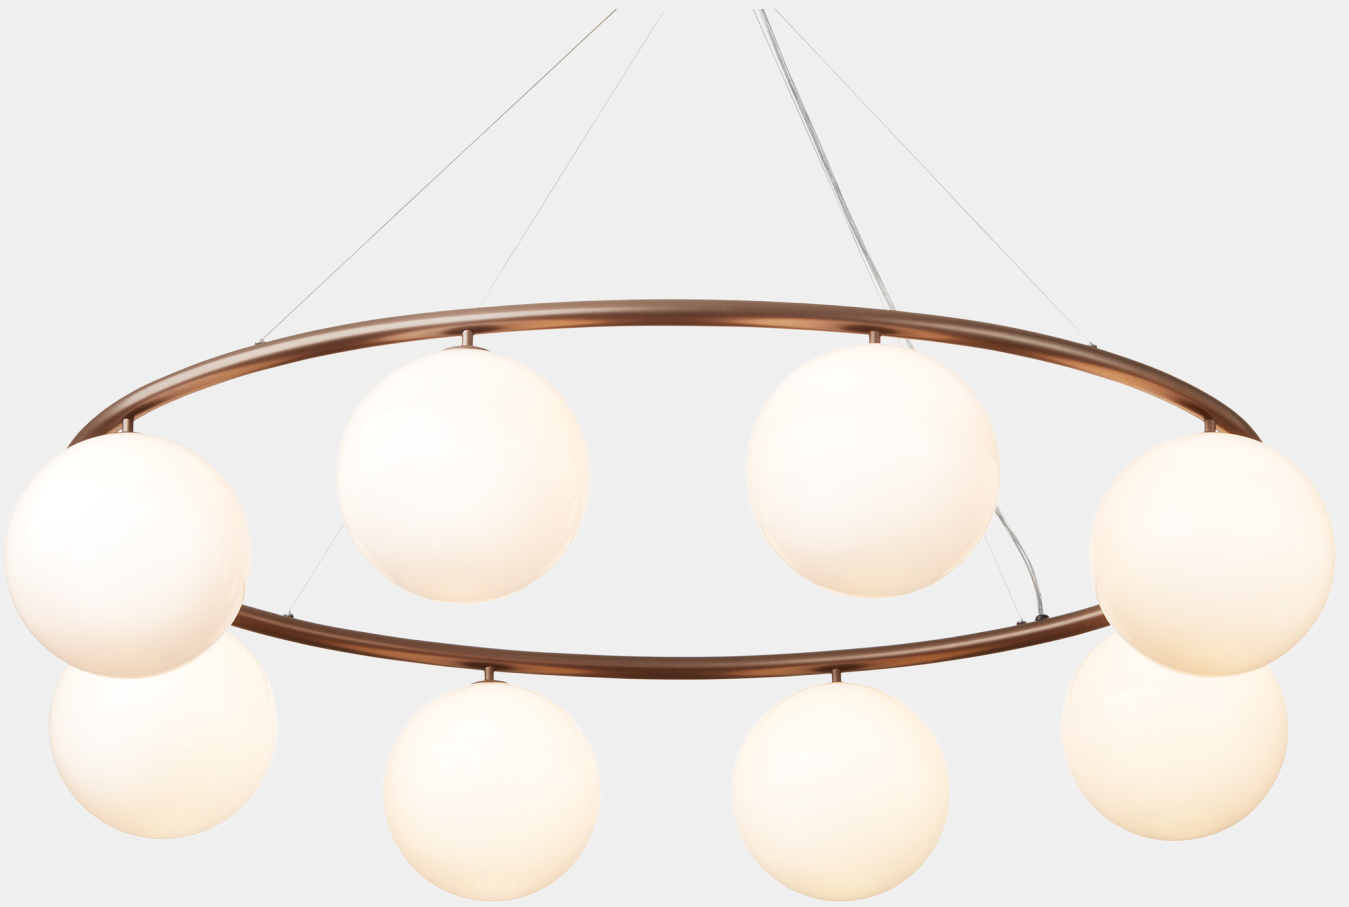

NUURA

MIIRA 8 OVAL
dark bronze / opal

Design: Sofie Refer, 2023

Miira 8 Oval is a modern chandelier in an organic design. The oval shape makes the chandelier ideal as lighting above a long dining table or hanging above a large conference table.

Explore the rest of the **Miira collection** on our website, [here](#)

Product no.: EU - 2032014

Type: Chandelier - indoor

Colour: Glass: opal white / Metal: dark bronze

Materials: Powder coated metal, mouth-blown glass