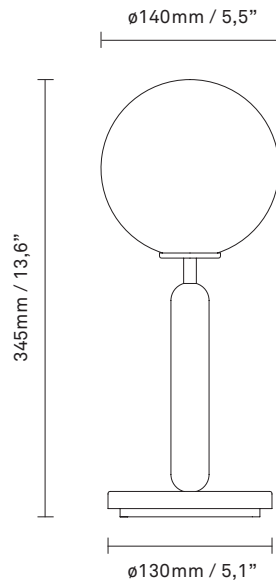

Miira Table is simple and timeless in design, and works well in both domestic and public spaces.

Explore the rest of the **Miira collection** on our website, [here](#)

Product no.: EU - 2038003 / US - 3038003

Certifications: CE, IP20, Class II

Type: Table light - indoor

For information about IP ratings, click [here](#)

Colour: Glass: optic clear / Metal: brass

Cleaning: Use a soft dry cloth to clean the product.
Do not use household cleaners.

Materials: Anodized metal, mouth-blown glass

Dimensions: $\varnothing$ 140mm / 5,5in x 345mm / 13,6in
Glass: $\varnothing$ 140 / 5,5in

Light source: Socket: G9
Max wattage: 7W LED
Voltage (V): 220-240V / 120V

Weight: Armature + glass: 1390g

Packaging: Dimensions: L: 419mm / 16,5in x W: 155mm / 6,1in x H: 166mm / 6,5in
Weight: 440g
Total weight incl. product: 2370g
Number of parcels: 1
Material: Brown cardboard

See recommended light source [here](#)

Light sources not included

Dimmable if installed with appropriate dimmable LED light source(s) suitable for your dimmer circuit.

Light source can be added to delivery on request or via our webshop at [nuura.com](#).

Works with appropriate lighting control module. Module can be added to delivery on request.

Find our recommendations [here](#)