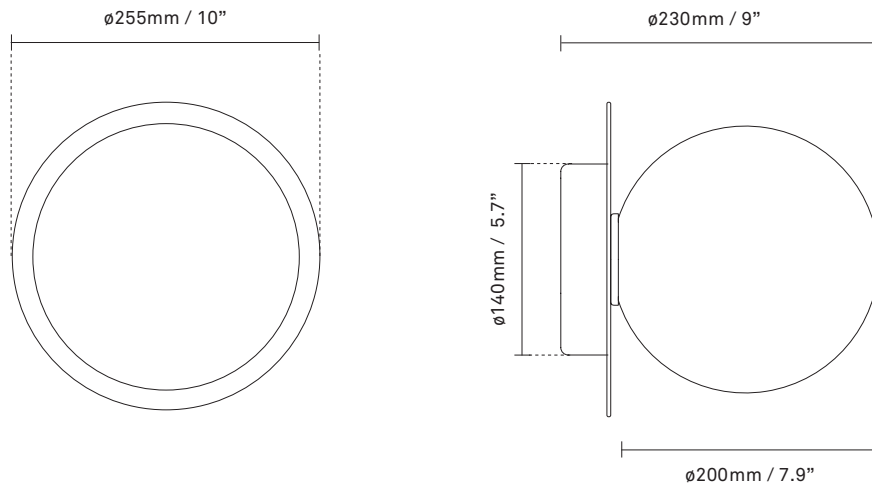

NUURA

LIILA 1 LARGE
nordic gold / optic clear

Design: Sofie Refer, 2018

Liila 1 Large works well as a single lamp or grouped in a decorative formation. Liila 1 Large also suits smaller rooms, the bathroom and the entrance hall.

Explore the rest of the Liila collection on our website, [here](#)

Product no.: EU - 2046005 / US - 3046014

Certifications: CE, ETL, IP44, Class I

Type: Wall / ceiling light - indoor

For information about IP ratings, click [here](#)

Dimensions: 255mm / 10in x 230mm / 9in
Ceiling plate: \varnothing 140mm / 5.5in(EU)
 \varnothing 145mm / 5.7in (US)
Glass: \varnothing 200 / 7.9in

See recommended light source [here](#)

Weight: Armature + glass: 1190g

Light sources not included

Packaging: Dimensions: L: 523mm / 20.6in x W: 303mm / 11.9in x H: 238mm / 9.4in
Weight: 1010g
Total weight incl. product: 2200g
Number of parcels: 1
Material: Brown cardboard