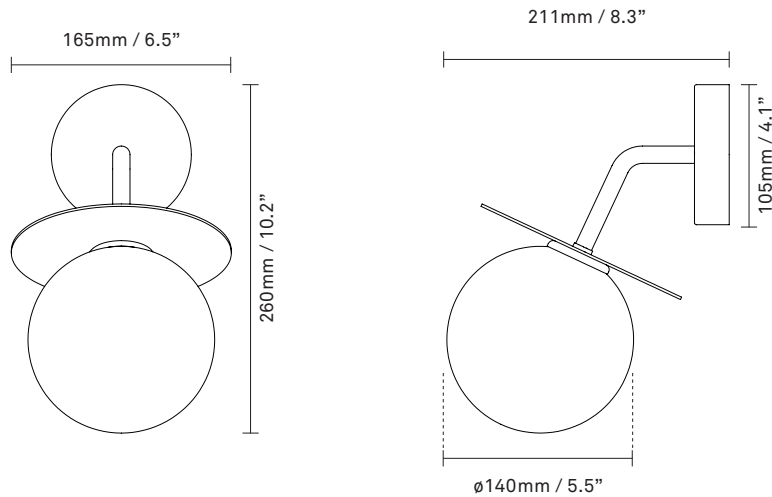

NUURA

LIILA WALL OUTDOOR
dark bronze / opal

Design: Sofie Refer, 2022

Liila Wall Outdoor is an extension of the Liila collection and designed to be mounted outside on exterior walls. The outdoor lamp is constructed with a wall-mounted backplate and a slender arm to support the thin, round metal sheet and mouth-blown glass globe from which the light is reflected. Liila Wall Outdoor in dark bronze metal finish and opal white glass adds a minimal, organic detail to the home.

Explore the rest of the Liila collection on our website, [here](#)

Product no.: EU - 2045001

Certifications: CE, IP54, Class I

Type: Wall light - outdoor

Cleaning: Use a soft dry cloth to clean the product.
Do not use household cleaners.

Colour: Glass: opal white / Metal: dark bronze

Materials: Powder-coated metal, mouth-blown glass

Light source: Socket: G9
Max wattage: 7W LED
Voltage (V): 220-240V / 120V

Dimensions: 165mm / 6.5in x 1260mm / 10.2in
Ceiling plate: 105mm / 4.1in
Glass: \varnothing 140 / 5.5in

See recommended light source [here](#)

Weight: Armature + glass: 730g

Light sources not included

Packaging: Dimensions: L: 375mm / 14.7in x
W: 180mm / 7in x H: 190mm / 7.5in
Weight: 450g
Total weight incl. product: 1180g
Number of parcels: 1
Material: Brown cardboard