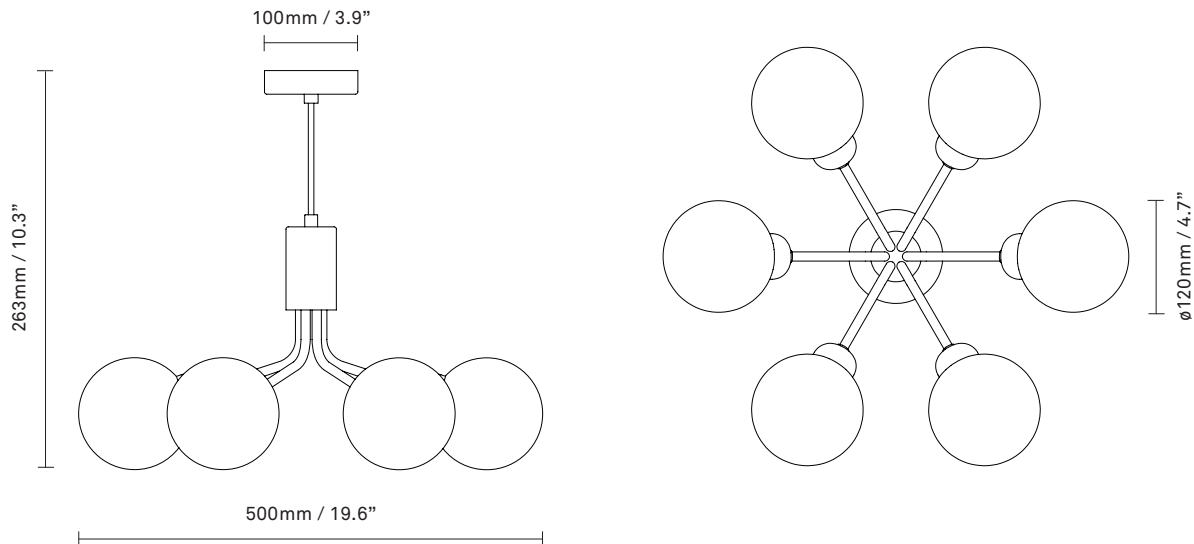

NUURA

APIALES 6
satin black / opal

Design: Sofie Refer, 2022

Apiales 6 is inspired by our chandeliers Apiales 9 and Apiales 18, interpreted in a new multi-light pendant version. This smaller chandelier consists of 6 opal white glass globes from which light is softly diffused and accentuated by the metal arms in smooth satin black finish.

Explore the rest of the **Apiales** collection on our website, [here](#)

Product no.: EU - 2053009 / US - 3053009

Certifications: CE, IP20, Class I

Type: Ceiling light - indoor

For information about IP ratings, click [here](#)

Light source: Socket: G9
Max wattage: 5W LED
Voltage (V): 220-240V / 120V

Dimensions: 500mm / 19.6in x 263mm / 10.3in
Glass: \varnothing 120mm / 4.7in
Cable length: 4000mm / 157.4in

See recommended light source [here](#)

Weight: Armature + glass: 3050g

Light source not included

Packaging: Dimensions: L: 430mm / 16.9in x
W: 430mm / 16.9in x H: 300mm / 11.8in
Weight: 1300g
Total weight incl. product: 4350g
Number of parcels: 1
Material: Brown cardboard