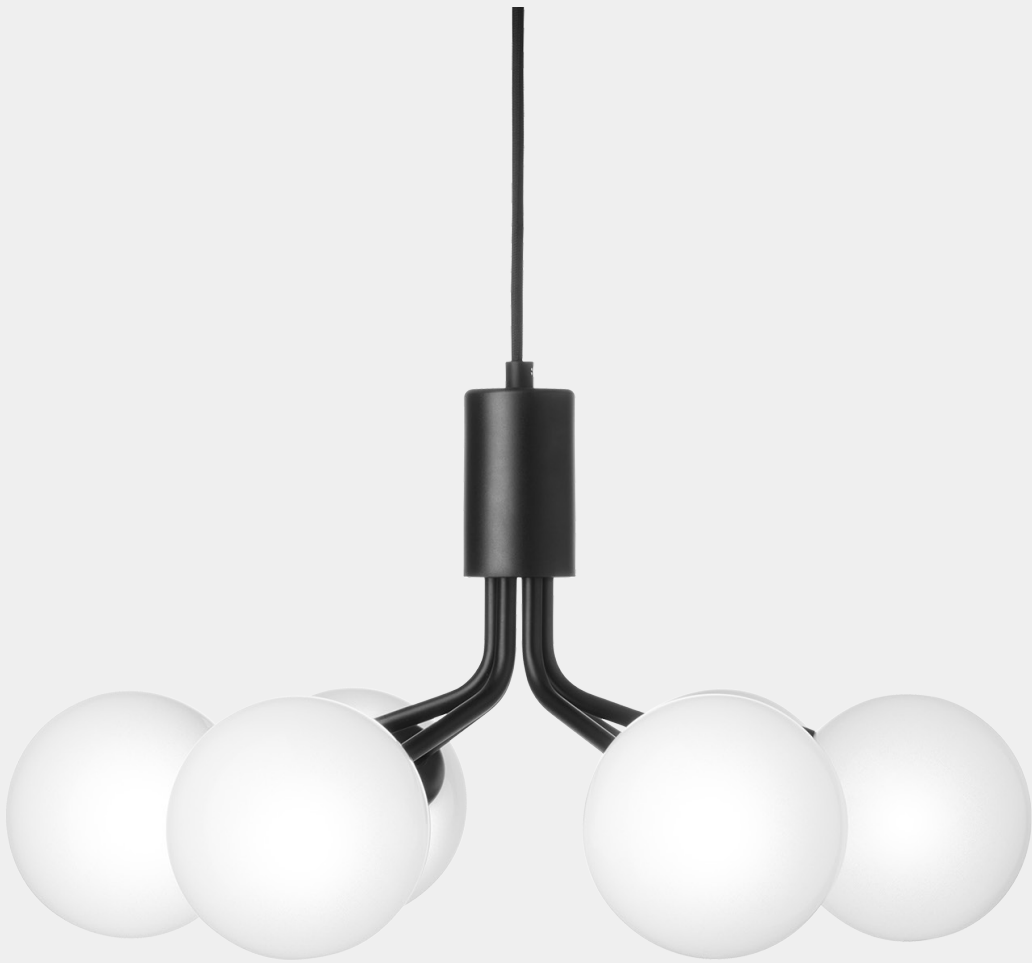

NUURA

APIALES 6
satin black / opal

Design: Sofie Refer, 2022

Apiales 6 is inspired by our chandeliers Apiales 9 and Apiales 18, interpreted in a new multi-light pendant version. This smaller chandelier consists of 6 opal white glass globes from which light is softly diffused and accentuated by the metal arms in smooth satin black finish.

Explore the rest of the **Apiales** collection on our website, [here](#)

Product no.: EU - 2053009 / US - 3053009

Certifications: CE, IP20, Class I

Type: Ceiling light - indoor

For information about IP ratings, click [here](#)

Colour: Glass: opal white / Metal: satin black
Cable: black

Cleaning: Use a soft dry cloth to clean the product.
Do not use household cleaners.

Materials: Anodized metal, mouth-blown glass,
fabric covered cable

Light source: Socket: G9
Max wattage: 5W LED
Voltage (V): 220-240V / 120V

Dimensions: 500mm / 19.6in x 263mm / 10.3in
Glass: \varnothing 120mm / 4.7in
Cable length: 4000mm / 157.4in

See recommended light source [here](#)