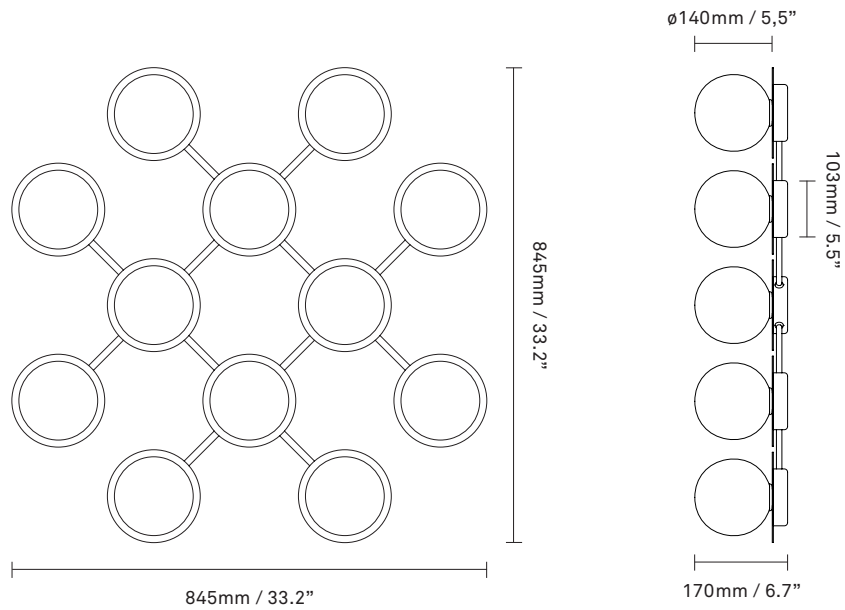

NUURA

LIILA 12
nordic gold / optic clear

Design: Sofie Refer, 2018

Liila 12 has a Nordic simplistic yet sensuous look due to the fine reflections in the glass and metal. The mouth-blown glass is framed by the metal disc in soft metallic finish. Wall plate fits US 3½" pan cake bracket.

Explore the rest of the **Liila collection** on our website, [here](#)

Product no.: EU - 2041001 US - 3041001

Certifications: CE, IP20, Class I

Type: Wall / ceiling light - indoor

For information about IP ratings, click [here](#)

Dimensions: 845mm / 33.2in x 845mm / 33.2in x 170mm / 6.7in
Wall plate: ø103mm / 4in(EU)
ø140mm / 5.5in (US)
Glass: ø140mm / 5.5in

See recommended light source [here](#)

Weight: Armature + glass: 14300g

Light sources not included

Packaging: Dimensions: L: 870mm / 34.2in
x W: 865mm / 34in x H: 230mm / 9in
Weight: 6200g
Total weight incl. product: 20500g
Number of parcels: 1
Material: Brown cardboard.

Dimmable if installed with appropriate dimmable LED light source(s) suitable for your dimmer circuit.