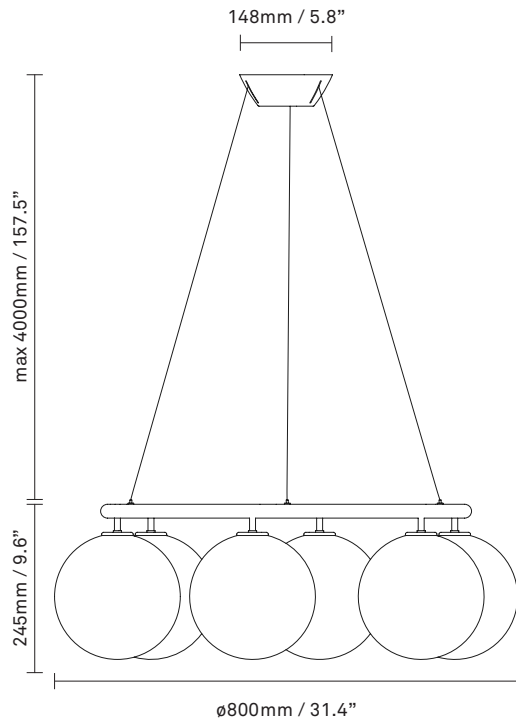

NUURA

MIIRA 6 CIRCULAR
dark bronze / opal

Design: Sofie Refer, 2020

Miira 6 Circular in mouth-blown opal white glass and dark bronze finish. Incl. Ceiling plate.

Explore the rest of the Miira collection on our website, [here](#)

Materials: Anodized metal, mouth-blown glass

Light source: Socket: G9
Max wattage: 7W LED
Voltage (V): 220-240V / 120V

Dimensions: 800mm / 31.4in x 245mm / 9.6in
Glass: \varnothing 200mm / 7.8in
Cable length: max. 4000mm / 157.5in

Weight: Armature + glass: 9840g

See recommended light source [here](#)

Packaging: Dimensions: L: 800mm / 31.4in x W: 600mm / 23.6in x H: 800mm / 31.4in
Weight: 4160g
Total weight incl. product: 14000g
Number of parcels: 7
Material: Brown cardboard