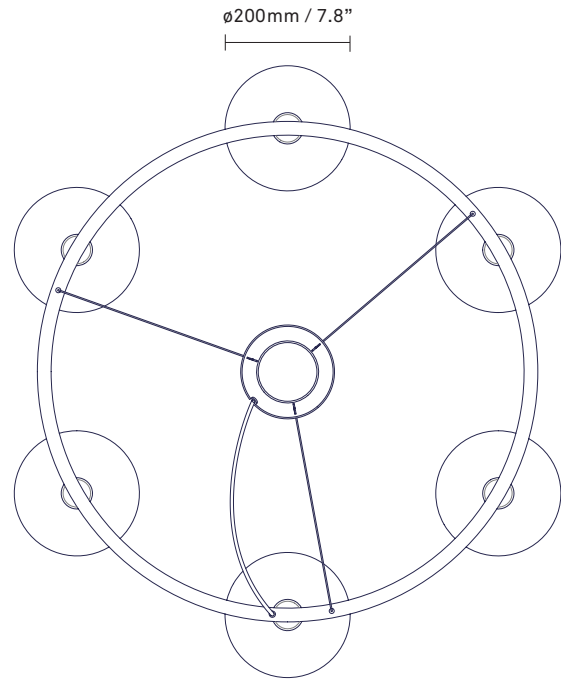

NUURA

MIIRA 6 CIRCULAR
dark bronze / opal

Design: Sofie Refer, 2020

Miira 6 Circular in mouth-blown opal white glass and dark bronze finish. Incl. Ceiling plate.

Explore the rest of the Miira collection on our website, [here](#)

Materials: Anodized metal, mouth-blown glass

Light source: Socket: G9
Max wattage: 7W LED
Voltage (V): 220-240V / 120V

Dimensions: 800mm / 31.4in x 245mm / 9.6in
Glass: \varnothing 200mm / 7.8in
Cable length: max. 4000mm / 157.5in

Weight: Armature + glass: 9840g

See recommended light source [here](#)

Packaging: Dimensions: L: 800mm / 31.4in x W: 600mm / 23.6in x H: 800mm / 31.4in
Weight: 4160g
Total weight incl. product: 14000g
Number of parcels: 7
Material: Brown cardboard