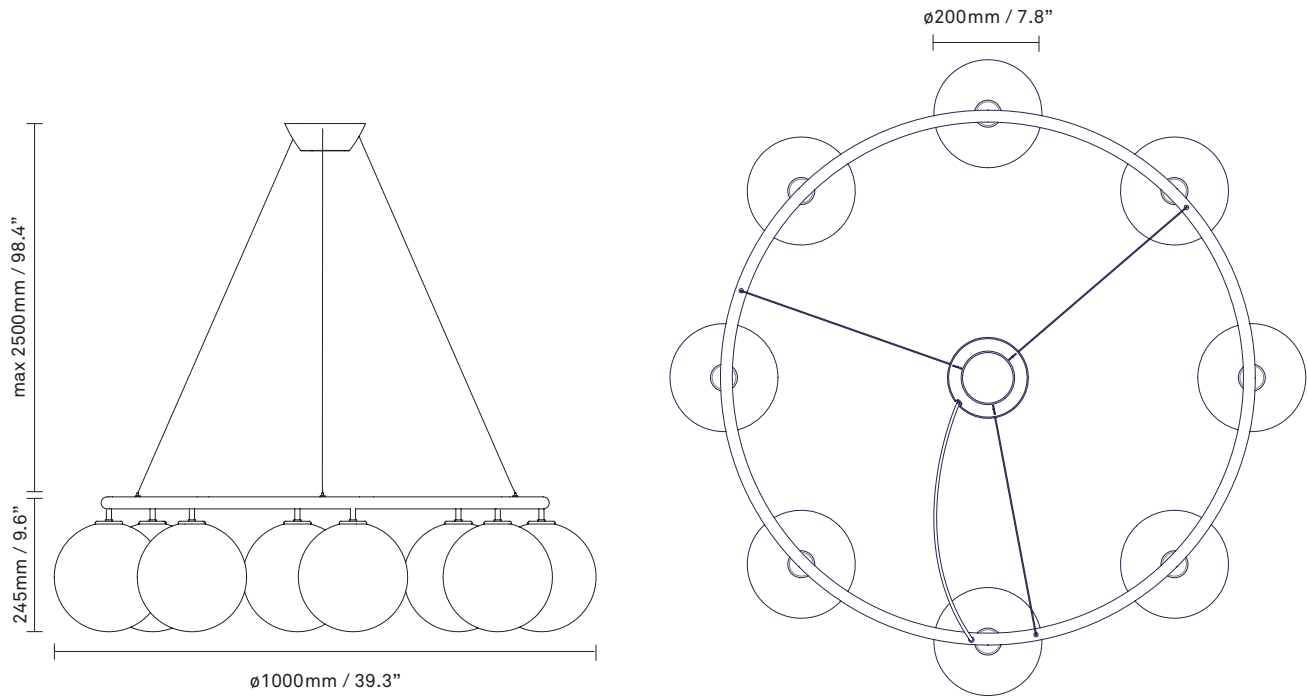

# NUURA

**MIIRA 8 CIRCULAR**  
**rock grey / opal**

Design: Sofie Refer, 2021

**Miira 8 Circular** in mouth-blown opal white glass and rock grey finish. Incl. Ceiling plate.

Explore the rest of the Miira collection on our website, [here](#)

**Product no.:** EU - 2032010 / US - 3032010

**Certifications:** CE, ETL, IP20, Class I

**Type:** Chandelier - indoor

**For information about IP ratings, click [here](#)**

**Colour:** Glass: opal / Metal: rock grey

**Dimensions:** 1000mm / 39.3in x 245mm / 9.6in  
Glass:  $\varnothing$ 200mm / 7.8in  
Cable length: max 2500mm / 98.4in

**Weight:** Armature + glass: 13020g

**See recommended light source [here](#)**

**Packaging:** Dimensions: L: 1200mm / 47.2in x W: 800mm / 31.4in x H: 1000mm / 39.3in  
Weight: 9980g  
Total weight incl. product: 23000g  
Number of parcels: 9  
Material: Brown cardboard