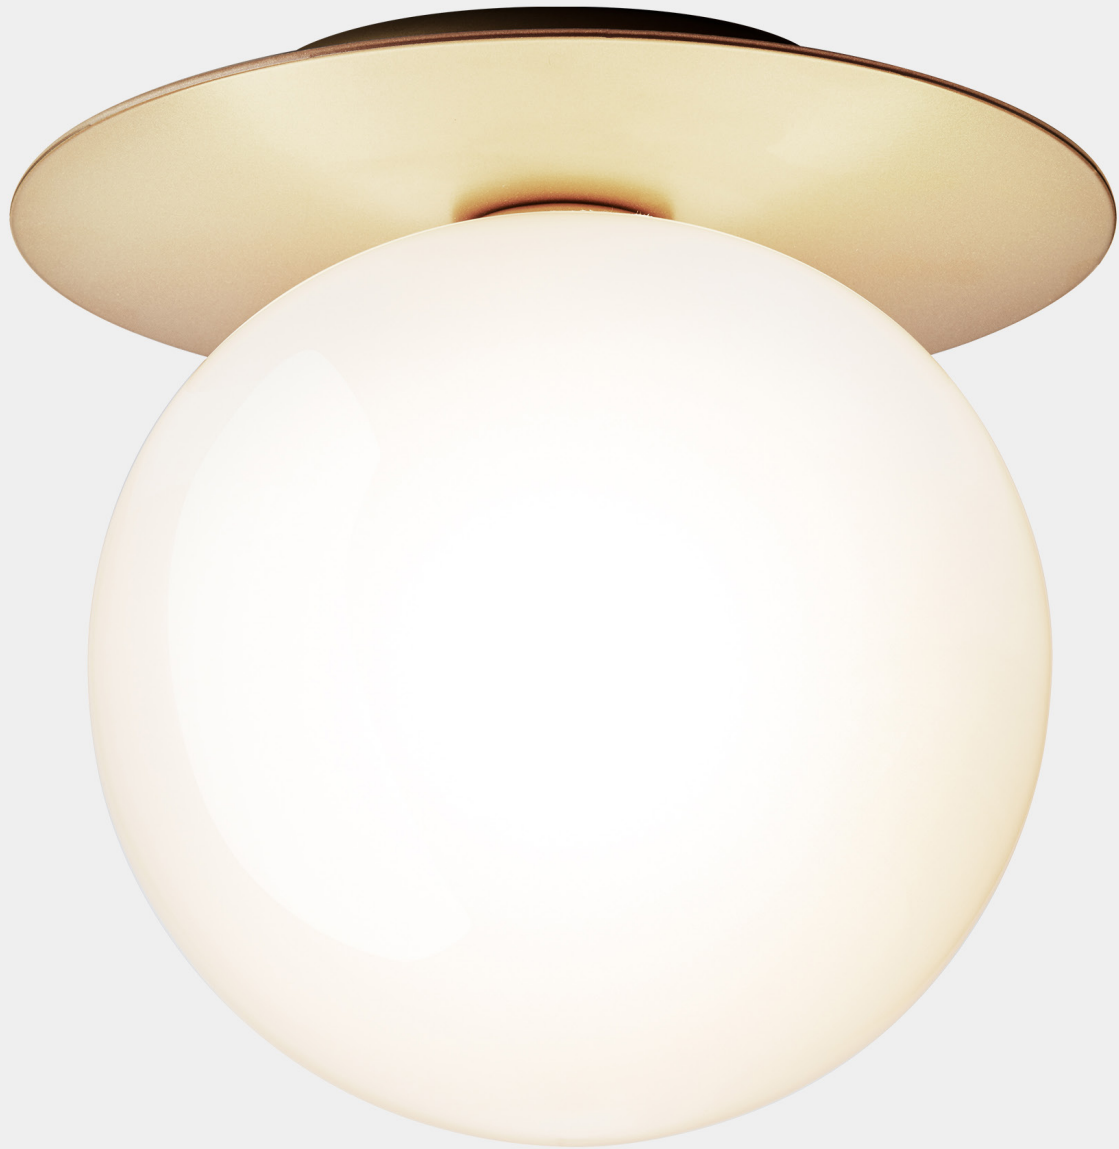

# NUURA

**LIILA 1 LARGE**  
**nordic gold / opal**

Design: Sofie Refer, 2018

**Liila 1 Large** works well as a single lamp or grouped in a decorative formation. Liila 1 Large also suits smaller rooms, the bathroom and the entrance hall.

Explore the rest of the Liila collection on our website, [here](#)

**Product no.:** EU - 2046006 / US - 3046015

**Certifications:** CE, IP44, Class I

**Type:** Wall / ceiling light - indoor

**For information about IP ratings, click [here](#)**

**Colour:** Glass: opal white / Metal: nordic gold

**Cleaning:** Use a soft dry cloth to clean the product.  
Do not use household cleaners.

**Materials:** Powder-coated metal, mouth-blown glass

**Light source:** Socket: G9  
Max wattage: 7W LED  
Voltage (V): 220-240V / 120V