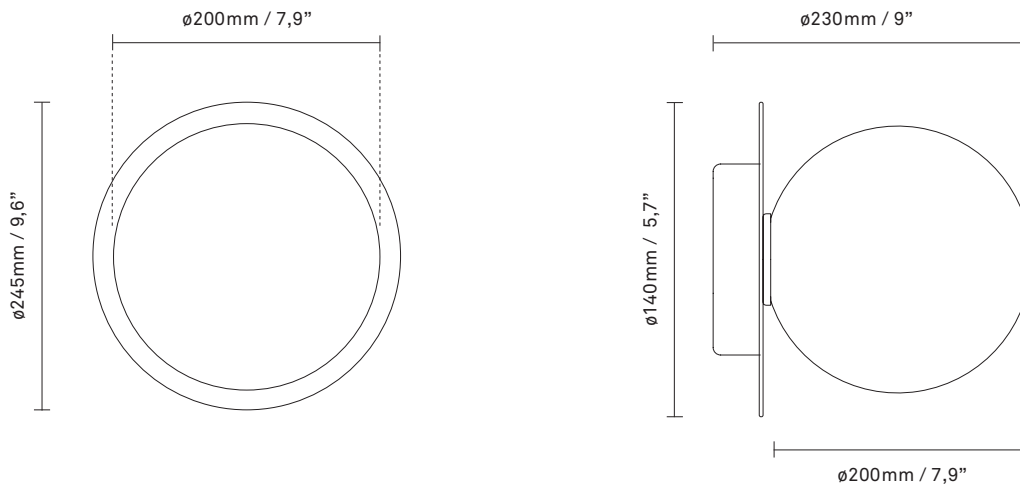

# NUURA

**LIILA 1 LARGE**  
**nordic gold / opal**

Design: Sofie Refer, 2018

**Liila 1 Large** works well as a single lamp or grouped in a decorative formation. Liila 1 Large also suits smaller rooms, the bathroom and the entrance hall.

Explore the rest of the Liila collection on our website, [here](#)

**Product no.:** EU - 2046006 / US - 3046015

**Certifications:** CE, IP44, Class I

**Type:** Wall / ceiling light - indoor

**For information about IP ratings, click [here](#)**

**Dimensions:** 245mm / 9,6in x 230mm / 9in  
Ceilling plate:  $\varnothing$ 140mm / 5.5in(EU)  
 $\varnothing$ 145mm / 5,7in (US)  
Glass:  $\varnothing$ 200 / 7,9in

**Weight:** Armature + glass: 1190g

**See recommended light source [here](#)**

**Packaging:** Dimensions: L: 523mm / 20,6in x W: 303mm / 11,9in x H: 238mm / 9,4in  
Weight: 1010g  
Total weight incl. product: 2200g  
Number of parcels: 1  
Material: Brown cardboard