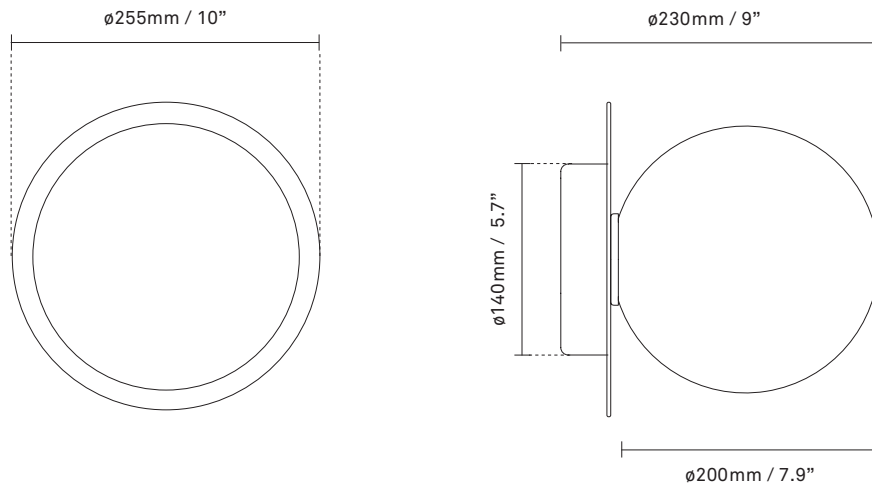

NUURA

LIILA 1 LARGE
black / optic clear

Design: Sofie Refer, 2022

Liila 1 Large works well as a single lamp or grouped in a decorative formation. Liila 1 Large also suits smaller rooms, the bathroom and the entrance hall.

Explore the rest of the Liila collection on our website, [here](#)

Product no.: EU - 2046030 / US - 3046023

Certifications: CE, ETL, IP44, Class I

Type: Wall / ceiling light - indoor

For information about IP ratings, click [here](#)

Dimensions: 255mm / 10in x 230mm / 9in
Ceiling plate: \varnothing 140mm / 5.5in(EU)
 \varnothing 145mm / 5.7in (US)
Glass: \varnothing 200 / 7.9in

See recommended light source [here](#)

Weight: Armature + glass: 1190g

Light sources not included

Packaging: Dimensions: L: 523mm / 20.6in x W: 303mm / 11.9in x H: 238mm / 9.4in
Weight: 1010g
Total weight incl. product: 2200g
Number of parcels: 1
Material: Brown cardboard