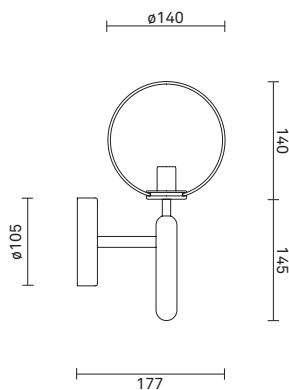

TECHNICAL INFO

Product no.: 2035004

Type: Wall Light - Indoor

Colour:

Glass: Opal White

Metal: Brass

Materials:

Powder coated metal

Mouth-blown glass

Dimensions:

177mm x 285mm

Weight: 1079 g

Packaging:

Dimensions: L: 419mm x W: 155mm x H: 166mm

Weight: 418 g

Total weight incl. product: 1497 g