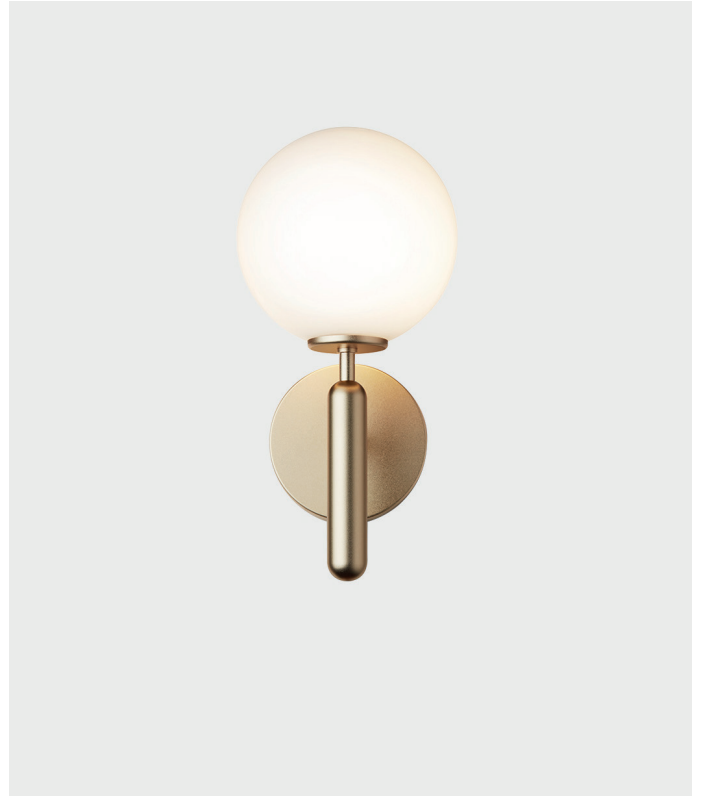

NUURA

MIIRA WALL - Opal

Design: Sofie Refer, 2018, EU-model.

Miira Wall in mouth blown Opal White glass and Brass finish.

The significant details of Miira are the fine curves and thin neck that gives a graceful appearance.

The Miira Collection features mouth blown glass globes in both Opal White and Optic Clear. The Optic glass has slight variances due to the handmade process, which makes each piece unique.

Miira collection is designed with the chandelier as a centre and expands into a complete series of lights, manufactured in the highest quality.

Miira Wall has a balanced graphic look suitable for domestic and public spaces.

Miira collection

The Miira collection include the following products:

- **Miira 1:** Rock Grey/Brass - Opal White/Optic Clear
- **Miira 1 Large:** Rock Grey/Brass - Opal White/Optic Clear
- **Miira 3:** Rock Grey/Brass - Opal White/Optic Clear
- **Miira 3 Large:** Rock Grey/Brass - Opal White/Optic Clear
- **Miira 4:** Rock Grey/Brass - Opal White/Optic Clear
- **Miira 6:** Rock Grey/Brass - Opal White/Optic Clear
- **Miira 6 Large:** Rock Grey/Brass - Opal White/Optic Clear
- **Miira 13:** Rock Grey/Brass - Opal White/Optic Clear
- **Miira 13 Large:** Rock Grey/Brass - Opal White/Optic Clear
- **Miira Wall:** Rock Grey/Brass - Opal White/Optic Clear
- **Miira Table:** Rock Grey/Brass - Opal White/Optic Clear
- **Miira 6 Circular:** Dark Bronze/Brass - Opal White/Optic Clear
- **Miira 8 Circular:** Dark Bronze/Brass - Opal White/Optic Clear

TECHNICAL INFO

Product no.: 2035004

Type: Wall Light - Indoor

Colour:

Glass: Opal White

Metal: Brass

Materials:

Powder coated metal