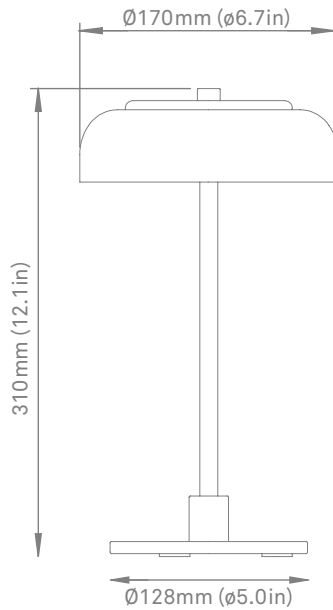

Blossi Table Small in mouth-blown opal white glass and black finish.

Explore the rest of the Blossi collection on our website, [here](#)

Product no.: EU - 2028012

Certifications: CE, UKCA

Type: Table light - indoor

For information about IP ratings, click [here](#)

Colour: Glass: opal white / Metal: black

Materials: Powder coated metal, mouth-blown glass

Cleaning: Use a soft dry cloth to clean the product.
Do not use household cleaners.

Dimensions: $\varnothing 170\text{mm} / \varnothing 6.7\text{in} \times 310\text{mm} / 12.1\text{in}$
Cable length: 2000mm

Light source: Blossi CV LED (D60-2835-3C6B-12V-6W)
Replaceable LED module
Energy efficiency class: G
CCT.: 2700K
SDCM.: <3
Luminous flux: 460lm
CRI: 93Ra

Weight: Armature + glass: 1800g

Packaging: Dimensions: L: 335mm / 13.1in x
W: 190mm / 7.4in x H: 195mm / 7.6in
Weight: 800g
Total weight incl. product: 2600g
Number of parcels: 1
Material: Brown cardboard

Electrical Plug-in driver
Dimmer on cord
Input voltage: 100-240Vac
Output: 12Vdc / 0.01-1A
Power: Max 12W
IP-class: IP20
Insultation: Class II